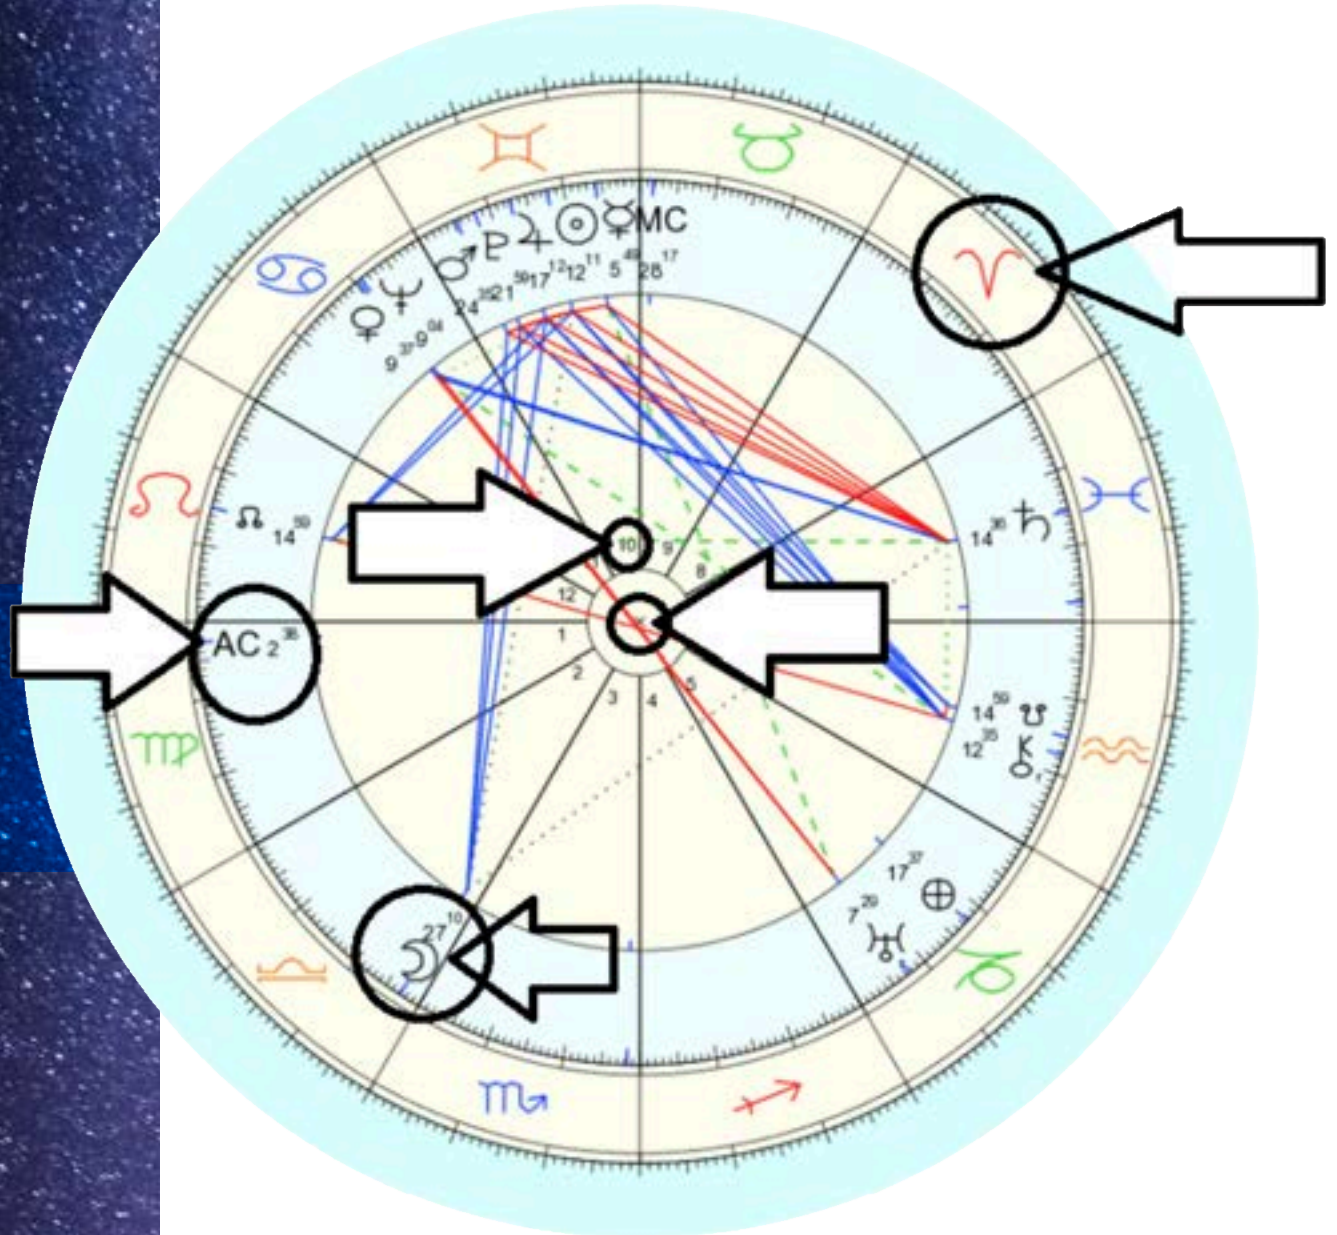

How to read an astrology chart

NATAL CHART

(Method web style/whole signs)

Sun sign: Gemini

Ascendant: Virgo

ASTROLOGY GLYPHS & SYMBOLS