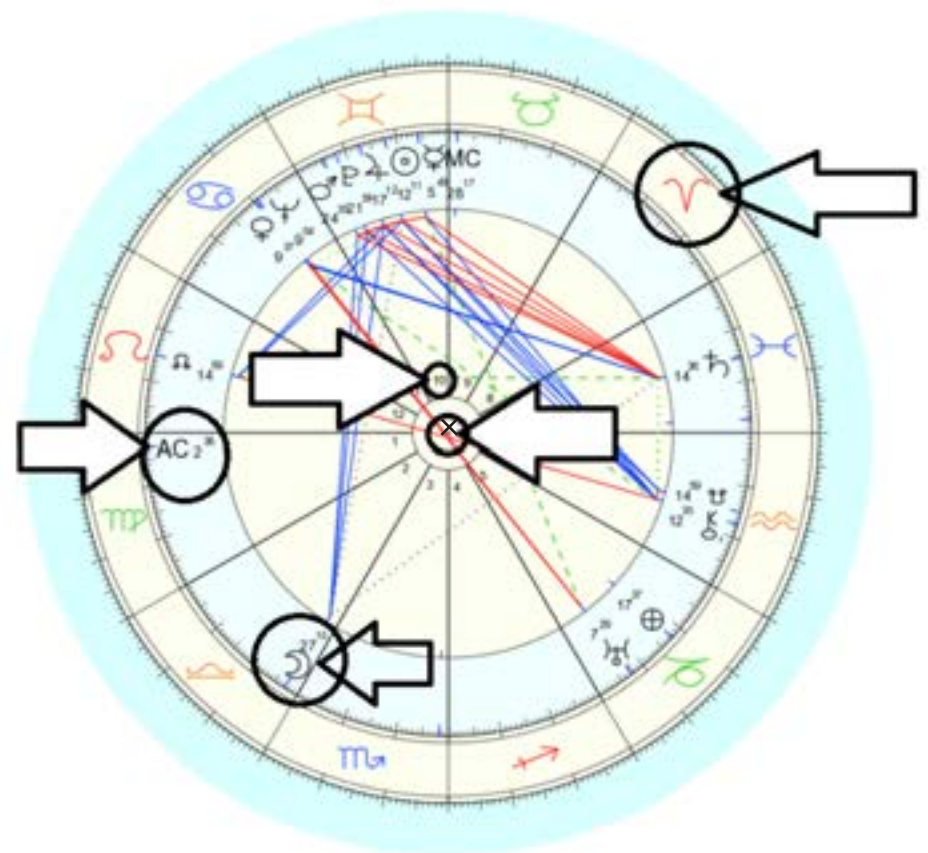

2. 2ND CIRCLE. The Houses. Do you see the arrow pointing to the 10? Those are the numbers for the houses. You should see 1 through 12. If you don't have a birth time then you won't see the house numbers.

3. 3RD CIRCLE. The Planets. Now find the arrow pointing to the crescent-shaped moon with the numbers 27.16 above it in the 2nd house. That is the moon! Each of those symbols in this ring is a planet. The numbers 27.16 are the degrees. There 30 degrees in each astrological sign (0 to 29) and 60 minutes in each degree (0-59). Don't confuse the minutes used to measure the arc of a circle with the minutes in how we tell time. They are different. The moon in this chart is located in the 2nd house at 27.16 degrees.

4. 4TH CIRCLE. The Astrological Sign. Look for the red, fancy-looking "V" in the 8th house. That is the glyph for Aries. If you go back to the 2nd house then you will see the moon is at 27.16 degrees Libra. The abbreviated name of each sign is in the key at the bottom of the chart.

5. 30 DEGREES IN EACH SIGN. There are 12 astrological signs and each one contains 30 degrees to make up the 360-degree circle. In astrology, the degrees are numbered from 0.0 to 29.59. There is no 30th degree as it starts at 0.00 again.

6. ASCENDANT (OR RISING). You'll notice there is an arrow pointing to the "AC" in the 1st house. The AC stands for the ascendant which is at 2.38 degrees Virgo in the 1st house.