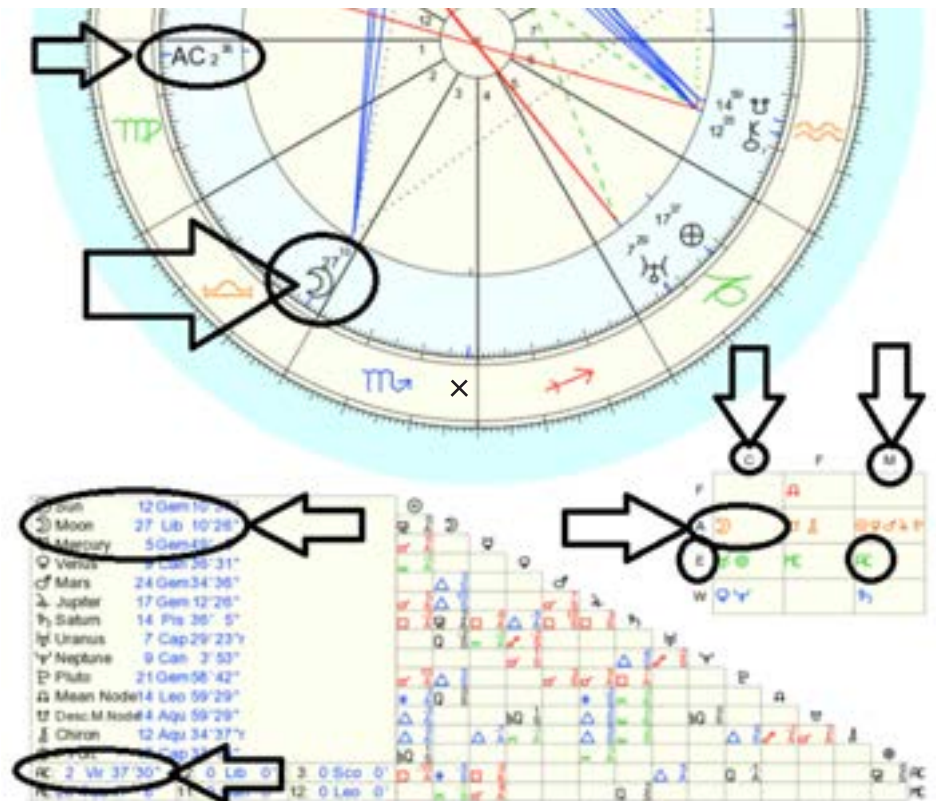

4. THE ASCENDANT (OR RISING). The ascendant is also marked at the bottom of the list in the key? It is circled and says, AC: 2 Vir 37'30". Again, if you round up then the number becomes 2.37 degrees. Can you find the AC up in the chart at 2.37 degrees Virgo in the 1st house?

5. KEY #2 - THE "TABLE". On the bottom right-hand side there is a table with 12 boxes. There are 3 columns marked, "C", "F", and "M" and 4 rows are marked "F", "A", "E", and "W".

6. MODALITIES. The columns in the Table are the 3 modalities: Cardinal, Fixed, and Mutable. Cardinal is leadership energy, Fixed is steadfast energy, and Mutable is changeable energy. Each astrological sign functions with one of these modalities.

7. ELEMENTS. The rows in the Table are the 4 elements, Fire, Air, Earth, and Water. Each astrological sign has an energetic signature as an element.

8. THE MOON. Can you find the glyph for the moon in the Table? It is circled. If you follow the column up, then you see it Cardinal and if you follow the row, you can see it is an air sign. Libra is a cardinal air sign.

9. THE ASCENDANT (RISING). Can you find the AC in the table? It is circled. If you follow the column up, then you see it is a Mutable sign and if you follow the row, you can see it is an earth sign. Virgo is a mutable earth sign.